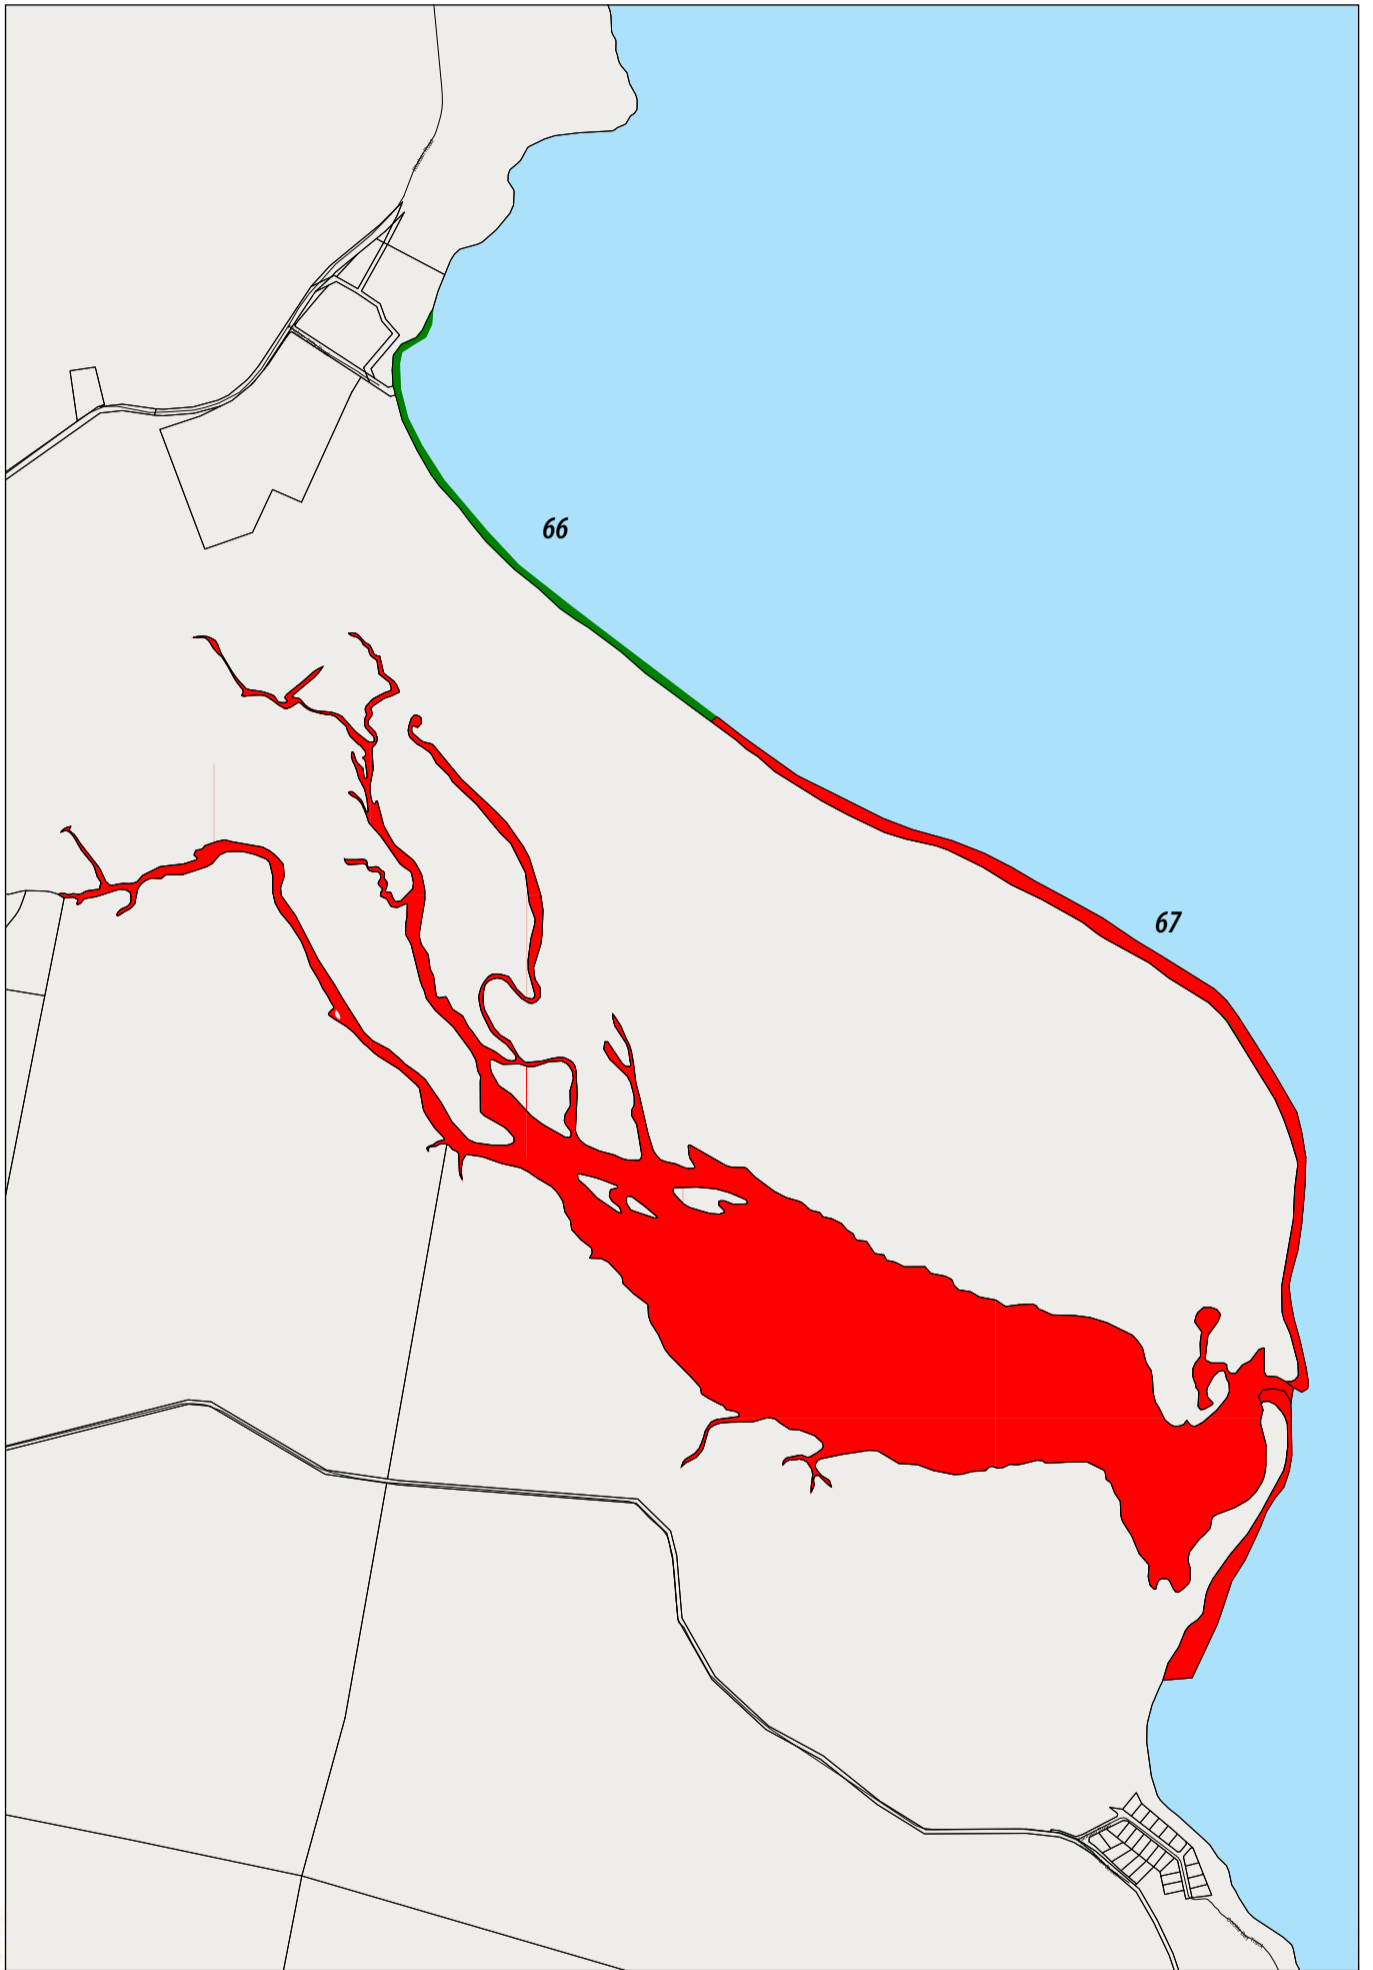

GLAMORGAN SPRING BAY COUNCIL
2014-2019 DOG MANAGEMENT POLICY

RHEBAN BEACH DECLARED AREAS

Dog Zone Number	AREA DESCRIPTION	DOG ZONE RULES
66	Northern end of Rheban Beach (CLS / PWS)	EXERCISE AREA ✓ <i>Dogs Under Effective Control</i> for access area for 1km south until next sign.
67	Southern end of Rheban Beach (CLS / PWS)	PROHIBITED AREA ✗ <i>Dog Prohibited Area</i> at all times beyond the sign 1km south of the public access point.

✓ Exercise Area (*Dogs Under Effective Control*)
 ▲ Dog Restricted Area (*refer to Dog Zone Number*)
 ✗ Dog Prohibited Area
 ✗ Prohibited Public Area