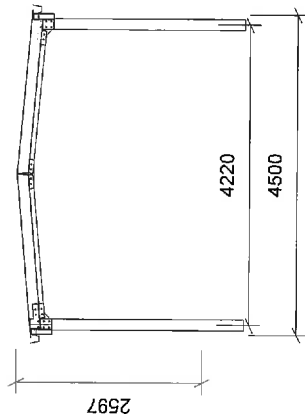

FRONT VIEW

BACK VIEW

LEFT VIEW

RIGHT VIEW

PLAN VIEW

ISO FRONT LEFT VIEW

# Elevation Multiview

Glenda Logan & Andrew Menzies  
6 Walters Drive  
Orford TAS 7190

Dwg No 7 of 13

Project No. SOR01\_7935

4.5 x 6.0 x 2.4m carport

Glenda Logan & Andrew Menzies

9/4/2018

Scale NA