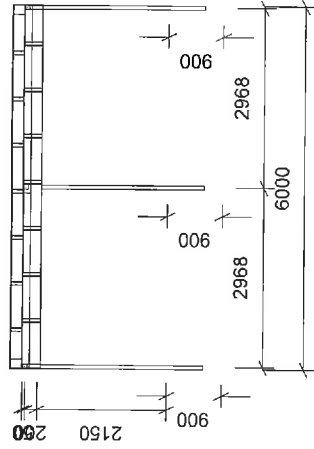

FRONT VIEW

BACK VIEW

LEFT VIEW

RIGHT VIEW

PLAN VIEW

ISO FRONT LEFT VIEW

# Elevation Multiview

Glenda Logan & Andrew Menzies  
6 Walters Drive  
Orford TAS 7190

Dwg No 7 of 13

Project No. SOR01\_7935

4.5 x 6.0 x 2.4m carport

Glenda Logan & Andrew Menzies

9/4/2018

Scale NA