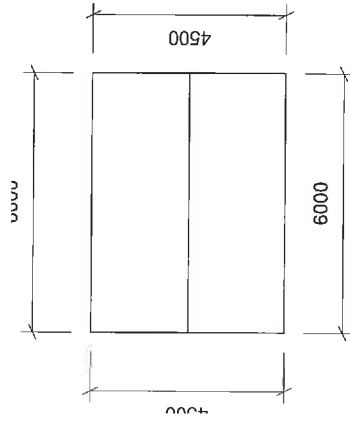

FRONT VIEW

BACK VIEW

LEFT VIEW

RIGHT VIEW

PLAN VIEW

ISO FRONT LEFT VIEW

# Elevation Multiview

Glenda Logan & Andrew Menzies  
6 Walters Drive  
Orford TAS 7190

Dwg No 7 of 13

Project No. SOR01\_7935

4.5 x 6.0 x 2.4m carport

Glenda Logan & Andrew Menzies

9/4/2018

Scale NA