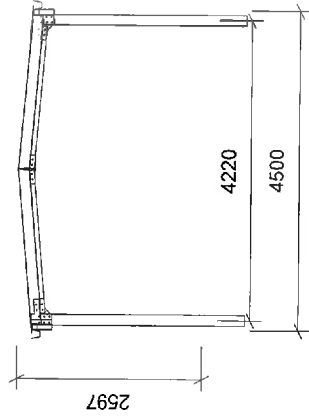

FRONT VIEW

BACK VIEW

LEFT VIEW

RIGHT VIEW

PLAN VIEW

ISO FRONT LEFT VIEW

# Elevation Multiview

Glenda Logan & Andrew Menzies  
6 Walters Drive  
Orford TAS 7190

Dwg No 7 of 13

Project No. SOR01\_7935

4.5 x 6.0 x 2.4m carport

Glenda Logan & Andrew Menzies

9/4/2018

Scale NA