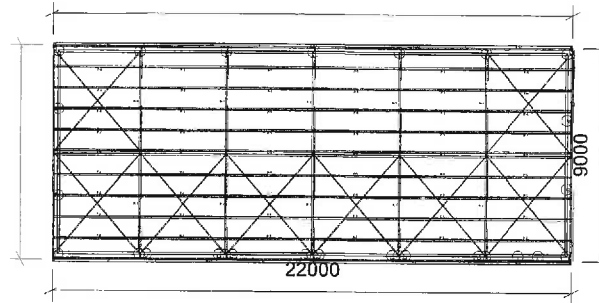

FRONT VIEW

BACK VIEW

LEFT VIEW

RIGHT VIEW

PLAN VIEW

ISO FRONT LEFT VIEW

Shed Assembly Multiview

John Salmon
8311 Tasman Highway
Triabunna TAS 7190

Dwg No 14 of 14

Project No. SOR01_7449

9.0 x 22.0 x 3.0m shed

John Salmon

9/8/2017

Scale NA

Proposed 22 x 9m shed for 'Woodstock', 8311 Tasman Highway, Triabunna: Siting option C3.
 Base image from LIST. Measurements to boundary taken from GoogleEarth.
 Prepared 12:30pm 15/11/2017 by Ian Boersma of Heritage Tasmania for John Salmon.