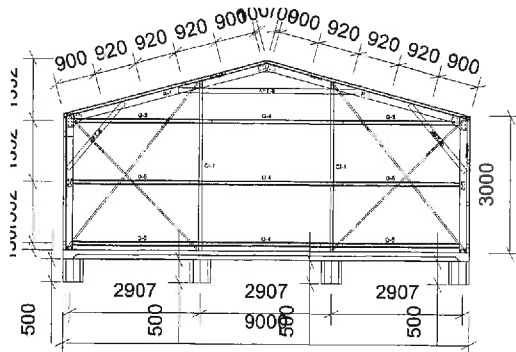

FRONT VIEW

BACK VIEW

LEFT VIEW

RIGHT VIEW

PLAN VIEW

ISO FRONT LEFT VIEW

Shed Assembly Multiview

John Salmon
8311 Tasman Highway
Triabunna TAS 7190

Dwg No 14 of 14

Project No. SOR01_7449

9.0 x 22.0 x 3.0m shed

John Salmon

9/8/2017

Scale NA

Proposed 22 x 9m shed for 'Woodstock', 8311 Tasman Highway, Triabunna: Siting option C3.
 Base image from LIST. Measurements to boundary taken from GoogleEarth.
 Prepared 12:30pm 15/11/2017 by Ian Boersma of Heritage Tasmania for John Salmon.