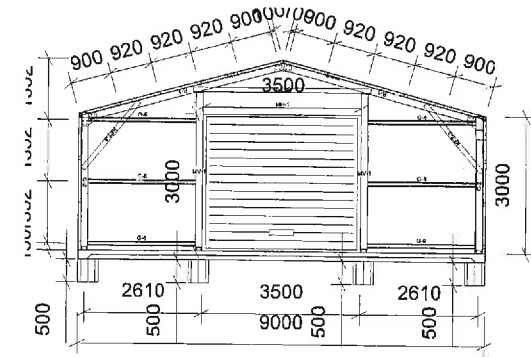

FRONT VIEW

BACK VIEW

LEFT VIEW

RIGHT VIEW

PLAN VIEW

ISO FRONT LEFT VIEW

Shed Assembly Multiview

John Salmon
8311 Tasman Highway
Triabunna TAS 7190

Dwg No 14 of 14

Project No. SOR01_7449

9.0 x 22.0 x 3.0m shed

John Salmon

9/8/2017

Scale NA

Proposed 22 x 9m shed for 'Woodstock', 8311 Tasman Highway, Triabunna: Siting option C3.
 Base image from LIST. Measurements to boundary taken from GoogleEarth.
 Prepared 12:30pm 15/11/2017 by Ian Boersma of Heritage Tasmania for John Salmon.