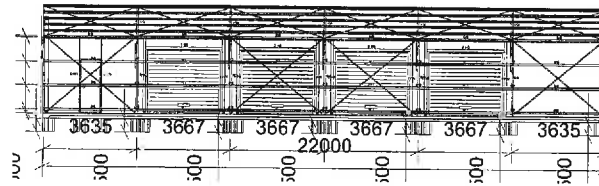

FRONT VIEW

BACK VIEW

LEFT VIEW

RIGHT VIEW

PLAN VIEW

ISO FRONT LEFT VIEW

Shed Assembly Multiview

John Salmon
8311 Tasman Highway
Triabunna TAS 7190

Dwg No 14 of 14

Project No. SOR01_7449

9.0 x 22.0 x 3.0m shed

John Salmon

9/8/2017

Scale NA

Proposed 22 x 9m shed for 'Woodstock', 8311 Tasman Highway, Triabunna: Siting option C3.
 Base image from LIST. Measurements to boundary taken from GoogleEarth.
 Prepared 12:30pm 15/11/2017 by Ian Boersma of Heritage Tasmania for John Salmon.